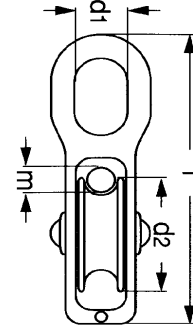

### ZINC CASTED PULLEYS WITH SINGLE NYLON SHEAVE, NOT CERTIFIED

ITEM NO	l	d1	m	d2	CA BL	PACK UNIT
896020	60 MM	11 MM	6 MM	20	600 KG	50
896025	70 MM	12 MM	7 MM	25	800 KG	25
896030	80 MM	13 MM	8 MM	30	900 KG	20
896040	93 MM	14 MM	9 MM	40	1100 KG	20
896050	113 MM	16 MM	12 MM	50	1200 KG	10
896065	135 MM	20 MM	16 MM	65	800 KG	5

### ZINC CASTED PULLEYS WITH DOUBLE NYLON SHEAVES, NOT CERTIFIED

ITEM NO	l	d1	m	d2	CA BL	PACK UNIT
897015	50 MM	10 MM	5 MM	15	250 KG	50
897020	60 MM	11 MM	6 MM	20	400 KG	25
897050	117 MM	16 MM	12 MM	50	500 KG	5

#### FORGED PULLEYS WITH SWIVEL AND SINGLE STAINLESS SHEAVE AND BUSHING, NOT CERTIFIED

ITEM NO	SHEAVE DIA	TOTAL LENGTH	INNER DIA SWIVEL	FOR ROPE DIA	CA BL	PACK UNIT
102863	25 MM	74 MM	15 MM	10 MM	2200 KG	10
102864	32 MM	91 MM	15 MM	10 MM	2200 KG	10
102865	50 MM	126 MM	20 MM	14 MM	3400 KG	10